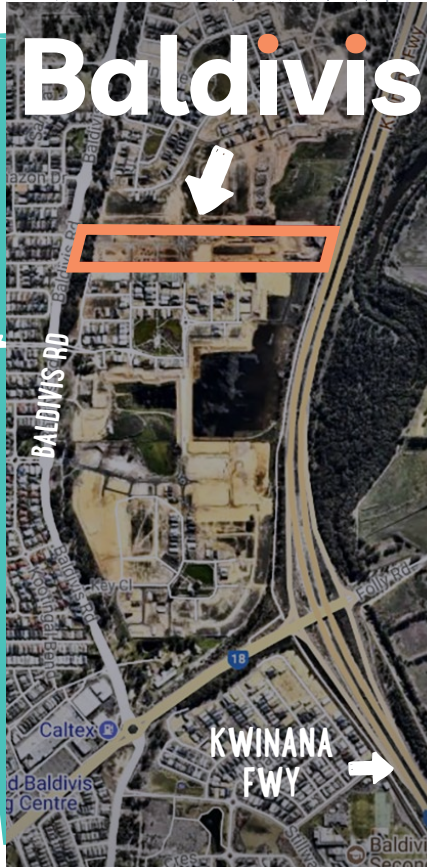

# SPOT

545

Contact Kim Yaxley on 0414 772 977 or email [kim@parklandheights.com.au](mailto:kim@parklandheights.com.au)  
 Call 9333 0890 or visit [thesweetspotwa.com.au](http://thesweetspotwa.com.au)