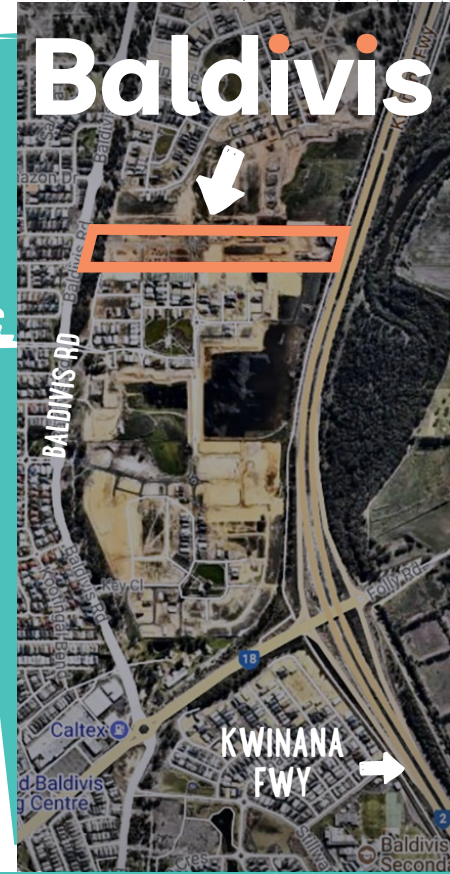

CLAIM YOUR

SPOT

545

Contact Kim Yaxley on 0414 772 977 or email kim@parklandheights.com.au
Call 9333 0890 or visit thesweetspotwa.com.au