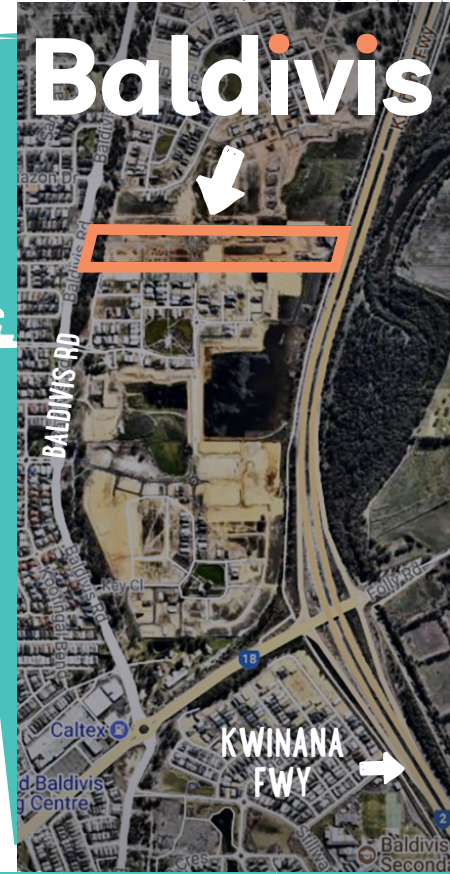

CLAIM YOUR

SPOT

545

Contact Kim Yaxley on 0414 772 977 or email kim@parklandheights.com.au
Call 9333 0890 or visit thesweetspotwa.com.au