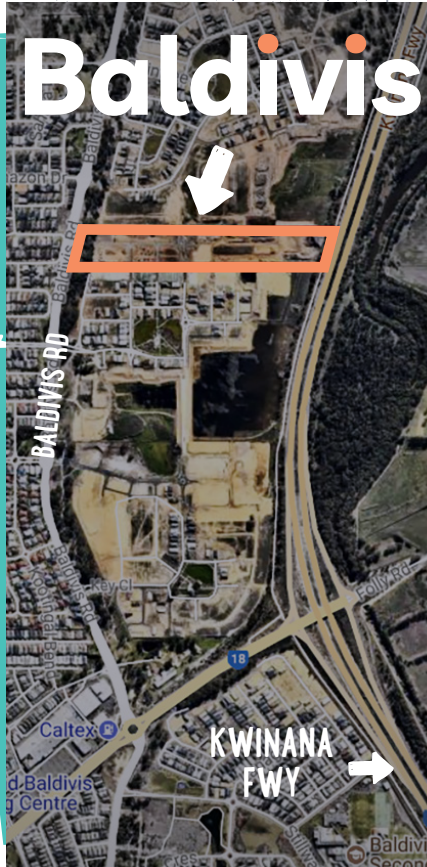

CLAIM YOUR

SPOT

545

Contact Kim Yaxley on 0414 772 977 or email kim@parklandheights.com.au
 Call 9333 0890 or visit thesweetspotwa.com.au